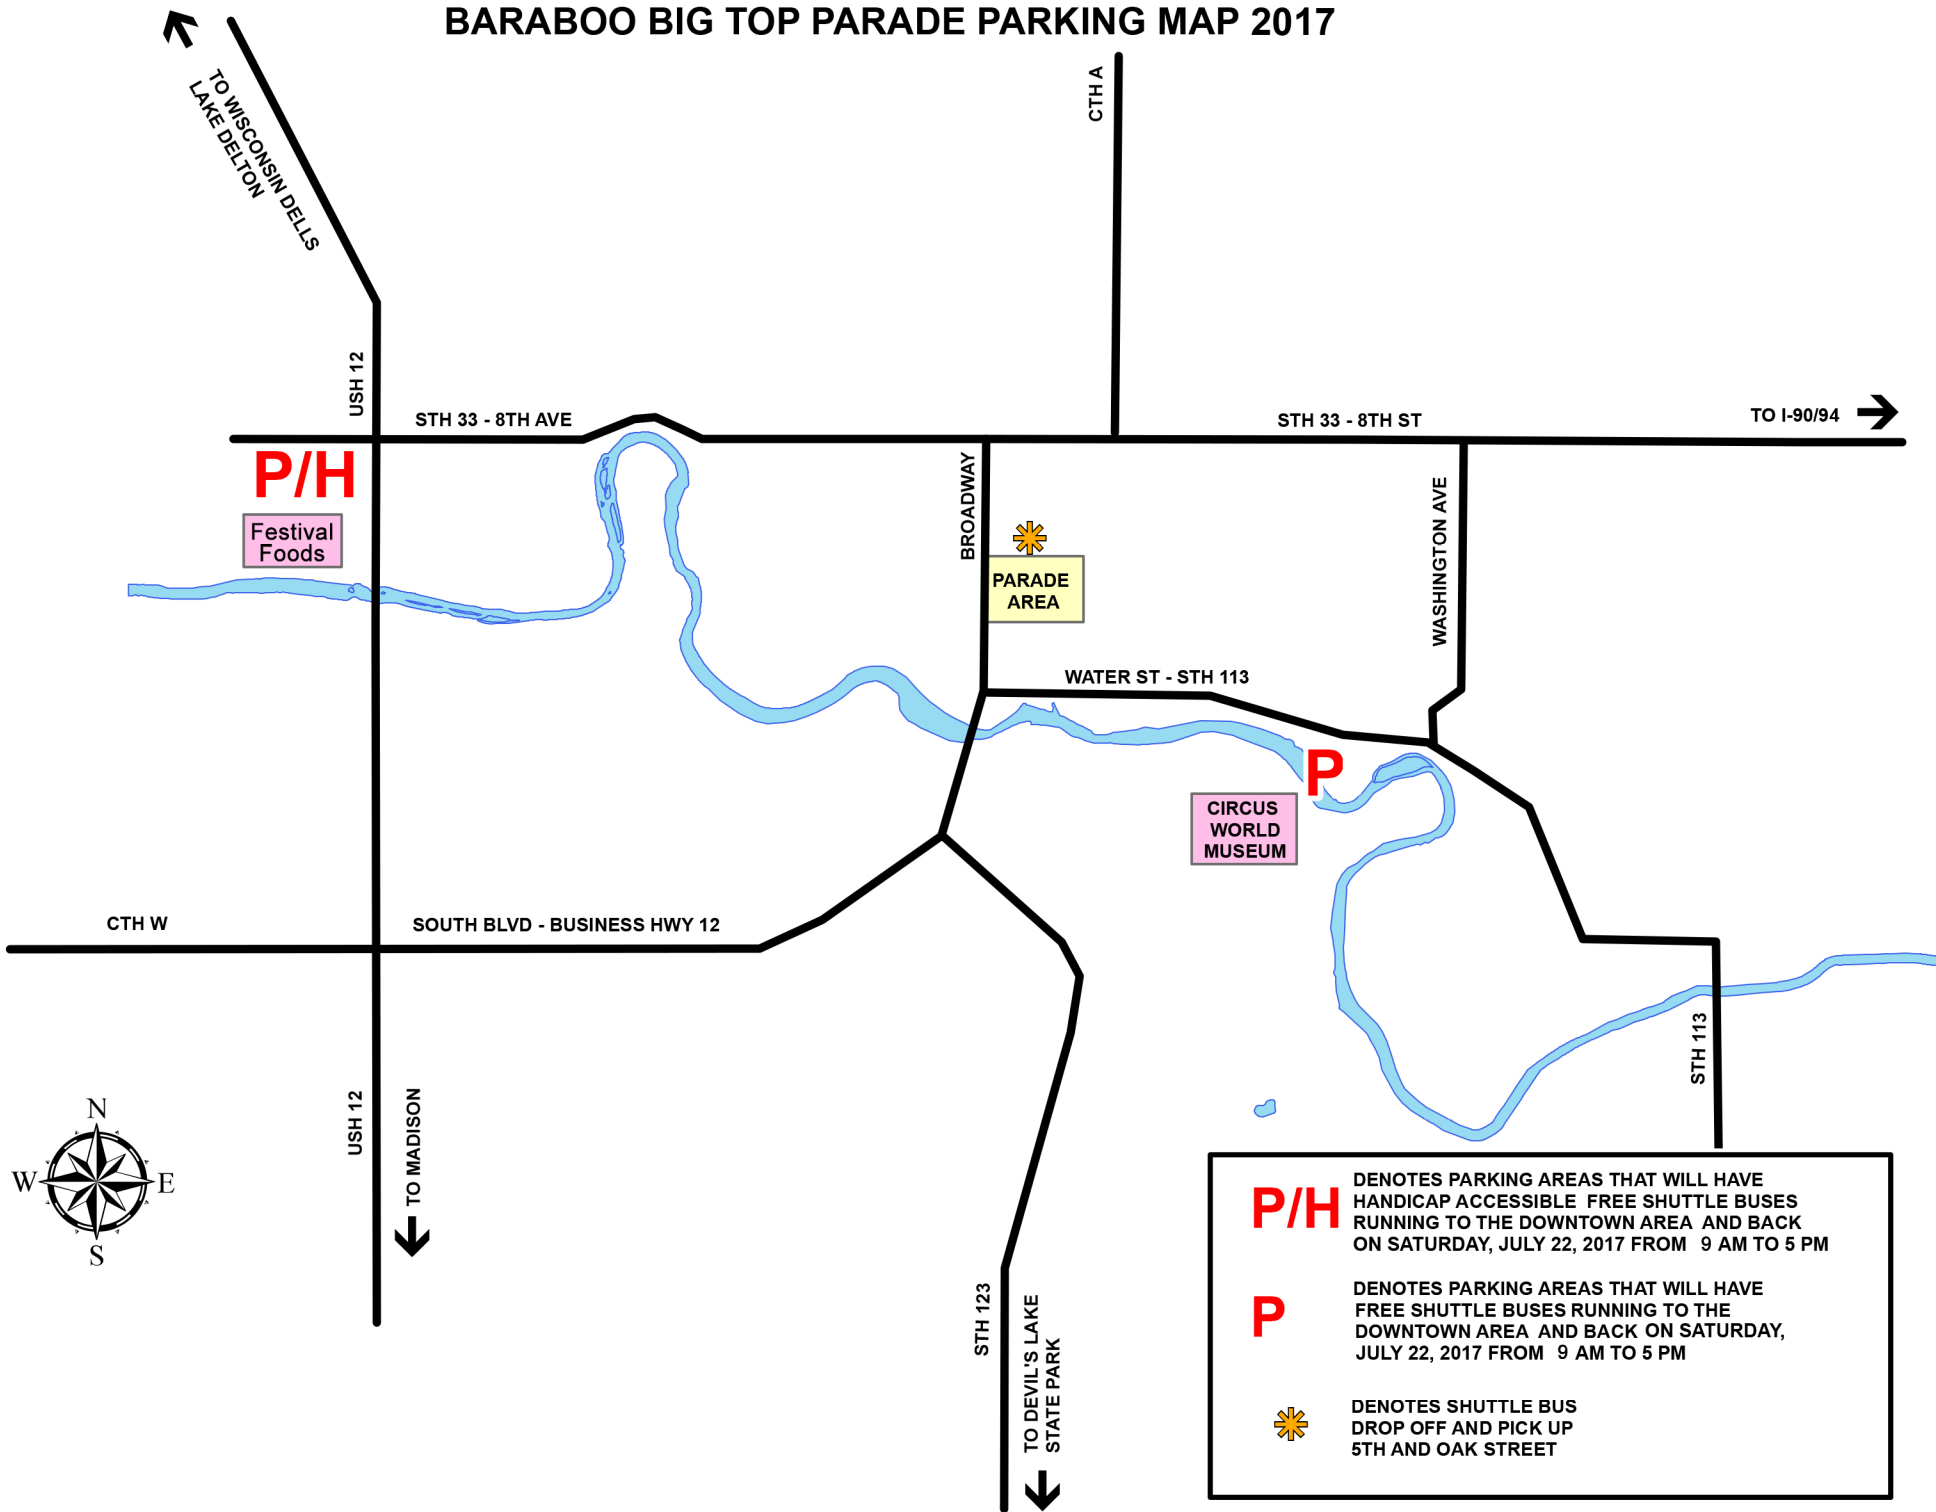

BARABOO BIG TOP PARADE MAP 2017

P/H DENOTES PARKING AREAS THAT WILL HAVE HANDICAP ACCESSIBLE FREE SHUTTLE BUSES RUNNING TO THE DOWNTOWN AREA AND BACK ON SATURDAY, JULY 22, 2017 FROM 9 AM TO 5 PM

P DENOTES PARKING AREAS THAT WILL HAVE FREE SHUTTLE BUSES RUNNING TO THE DOWNTOWN AREA AND BACK ON SATURDAY, JULY 22, 2017 FROM 9 AM TO 5 PM

 DENOTES SHUTTLE BUS DROP OFF AND PICK UP 5TH AND OAK STREET