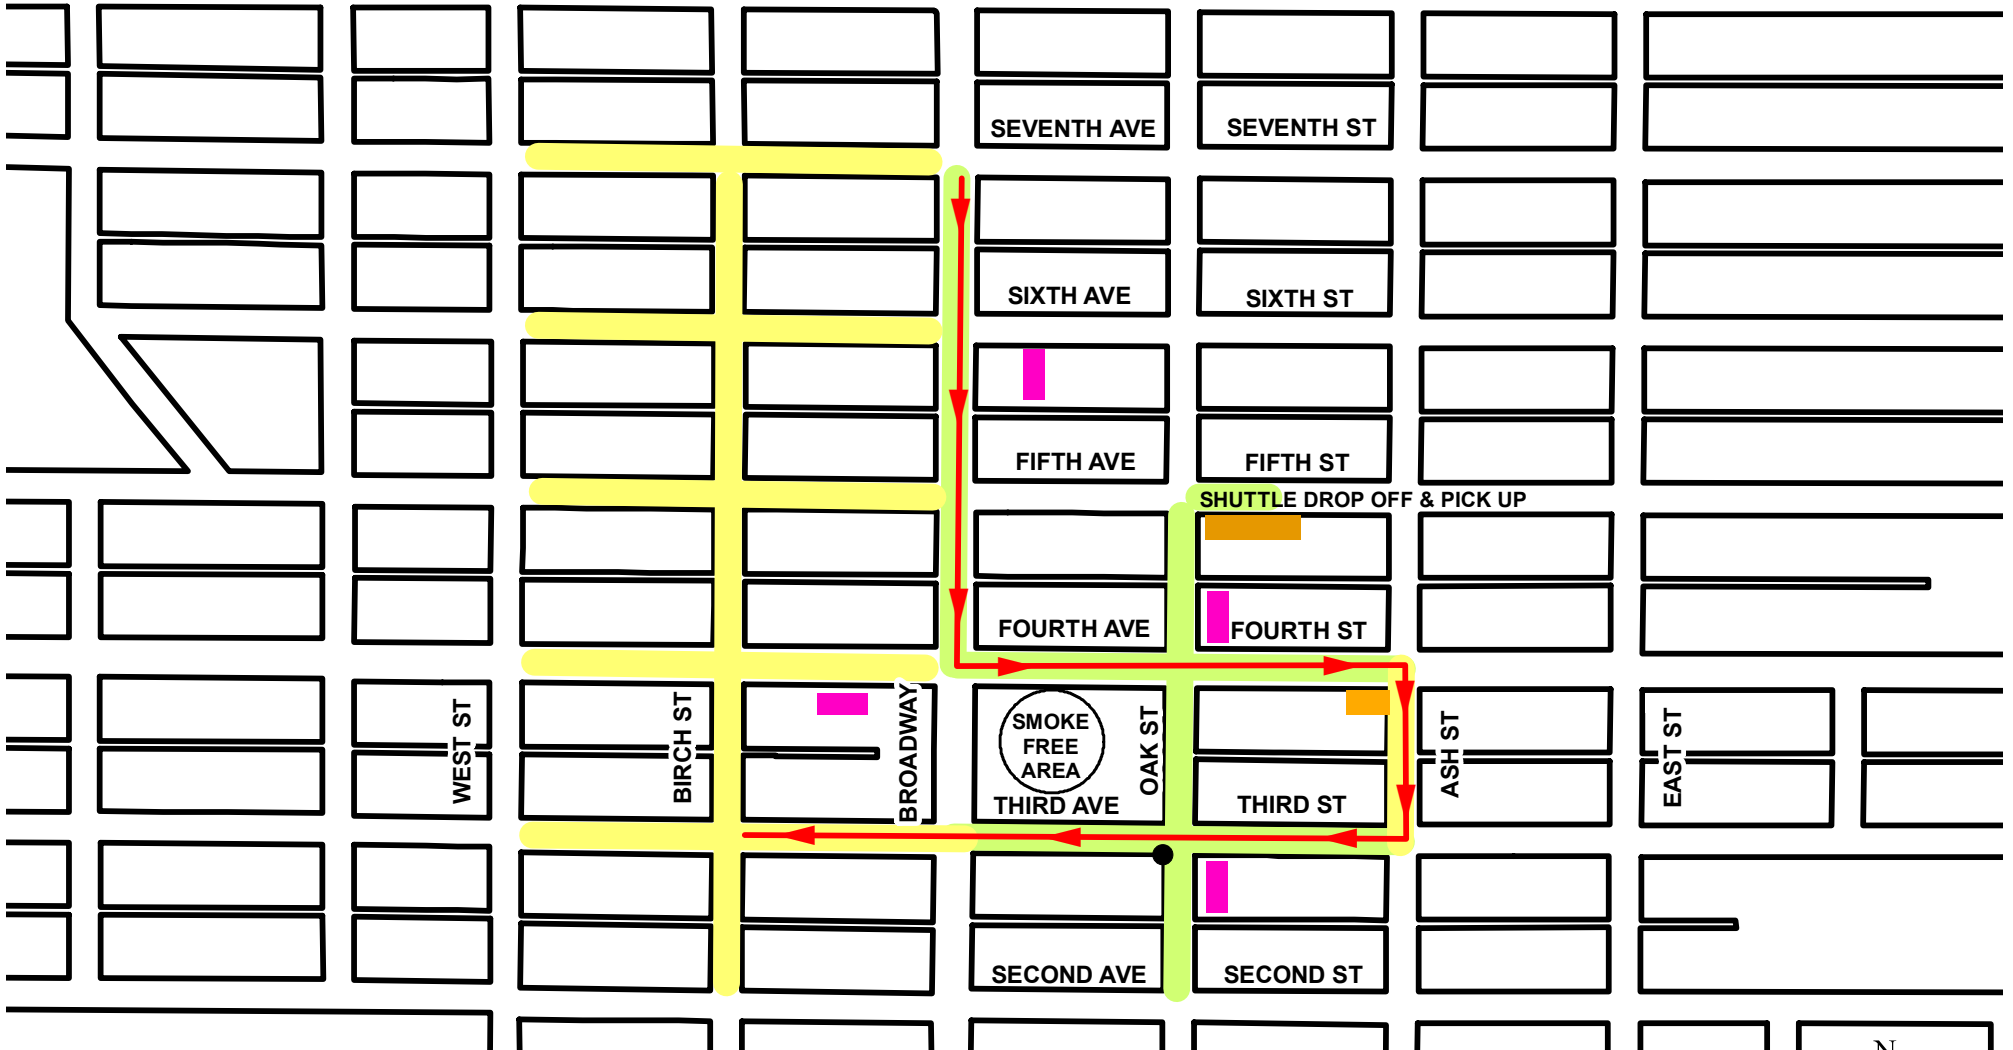

2017 BIG TOP PARADE ROUTE

PARADE ROUTE

HANDICAP PARKING ONLY LOT

NO PARKING / NO ACCESS BETWEEN 9 AM - 1 PM

NO PARKING / NO ACCESS BETWEEN 7 AM - 1 PM

PORTA POTTY LOCATION

400 200 0 400 Feet

● CENTER RING IS LOCATED AT THE INTERSECTION OF OAK STREET AND THIRD STREET